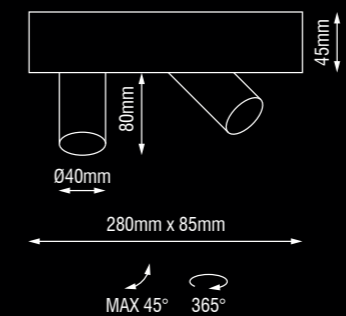

Family products

p. 262 / p. 267

View full specs on [karizmauce.com](http://karizmauce.com)

Dea Feronia

Description	reflector	∧	white	black
2x490lm 927 2x7W	black high gloss	34°	437CW92734BGF0	437CB92734BGF0
2x500lm 930 2x7W	black high gloss	34°	437CW93034BGF0	437CB93034BGF0
2x510lm 940 2x7W	black high gloss	34°	437CW94034BGF0	437CB94034BGF0
2x490lm 927 2x7W	silver high gloss	34°	437CW92734SGF0	437CB92734SGF0
2x500lm 930 2x7W	silver high gloss	34°	437CW93034SGF0	437CB93034SGF0
2x510lm 940 2x7W	silver high gloss	34°	437CW94034SGF0	437CB94034SGF0
2x490lm 927 2x7W	chrome	34°	437CW92734CHF0	437CB92734CHF0
2x500lm 930 2x7W	chrome	34°	437CW93034CHF0	437CB93034CHF0
2x510lm 940 2x7W	chrome	34°	437CW94034CHF0	437CB94034CHF0
2x490lm 927 2x7W	white	34°	437CW92734WHF0	437CB92734WHF0
2x500lm 930 2x7W	white	34°	437CW93034WHF0	437CB93034WHF0
2x510lm 940 2x7W	white	34°	437CW94034WHF0	437CB94034WHF0
2x490lm 927 2x7W	gold	34°	437CW92734GOF0	437CB92734GOF0
2x500lm 930 2x7W	gold	34°	437CW93034GOF0	437CB93034GOF0
2x510lm 940 2x7W	gold	34°	437CW94034GOF0	437CB94034GOF0
2x490lm 927 2x7W	black matt	34°	437CW92734BMF0	437CB92734BMF0
2x500lm 930 2x7W	black matt	34°	437CW93034BMF0	437CB93034BMF0
2x510lm 940 2x7W	black matt	34°	437CW94034BMF0	437CB94034BMF0