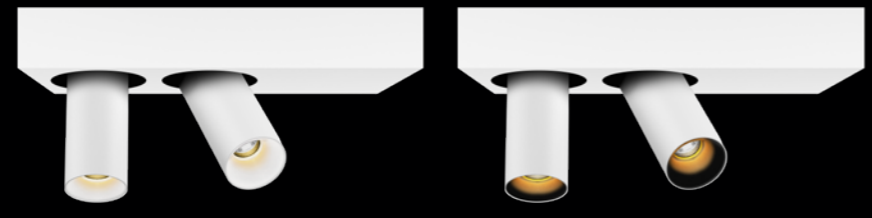

WHITE/WHITE

WHITE/BLACK HIGH GLOSS