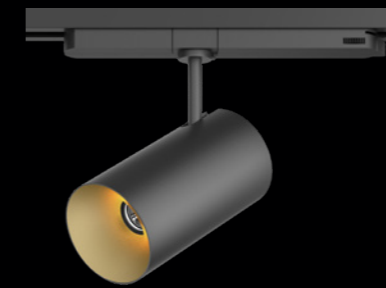

5 years warranty

• DEA JUNO

The 3-phase track luminaire Dea Juno is a real eye-catcher thanks to its small measurements, deep recessed light source and beautiful colour options. Use the Dea Juno in combination with Casambi to create a smart and balanced lighting solution. Particularly suitable for use in boutiques, hospitality and even in homes.

View full specs on karizmauce.com

WHITE/GOLD

WHITE/SILVER HIGH GLOSS

WHITE/WHITE

WHITE/BLACK HIGH GLOSS

WHITE/BLACK MATT

WHITE/CHROME

Dea Juno S