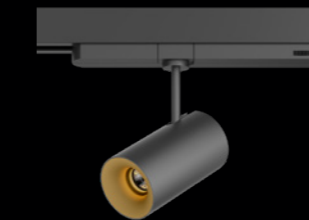

View full specs on karizmauce.com

WHITE/GOLD

WHITE/SILVER HIGH GLOSS

WHITE/WHITE

WHITE/BLACK HIGH GLOSS

WHITE/BLACK MATT

WHITE/CHROME

Dea Juno S