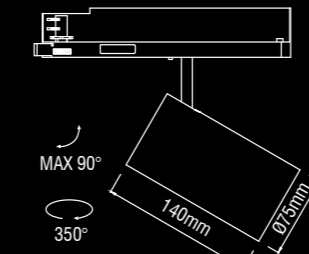

Dea Juno M

Description	reflector	∧	white	black
1550lm 927 20W	black high gloss	40°	607GW92740BGF0	607GB92740BGF0
1600lm 930 20W	black high gloss	40°	607GW93040BGF0	607GB93040BGF0
1650lm 940 20W	black high gloss	40°	607GW94040BGF0	607GB94040BGF0
1750lm 927 20W	silver high gloss	40°	607HW92740SGF0	607HB92740SGF0
1750lm 930 20W	silver high gloss	40°	607HW93040SGF0	607HB93040SGF0
1800lm 940 20W	silver high gloss	40°	607HW94040SGF0	607HB94040SGF0
1650lm 927 20W	chrome	40°	607GW92740CHF0	607GB92740CHF0
1700lm 930 20W	chrome	40°	607GW93040CHF0	607GB93040CHF0
1750lm 940 20W	chrome	40°	607GW94040CHF0	607GB94040CHF0
1650lm 927 20W	white	40°	607GW92740WHF0	607GB92740WHF0
1650lm 930 20W	white	40°	607GW93040WHF0	607GB93040WHF0
1700lm 940 20W	white	40°	607GW94040WHF0	607GB94040WHF0
1600lm 927 20W	gold	40°	607GW92740GOF0	607GB92740GOF0
1650lm 930 20W	gold	40°	607GW93040GOF0	607GB93040GOF0
1700lm 940 20W	gold	40°	607GW94040GOF0	607GB94040GOF0
1500lm 927 20W	black matt	40°	607GW92740BMF0	607GB92740BMF0
1550lm 930 20W	black matt	40°	607GW93040BMF0	607GB93040BMF0
1600lm 940 20W	black matt	40°	607GW94040BMF0	607GB94040BMF0