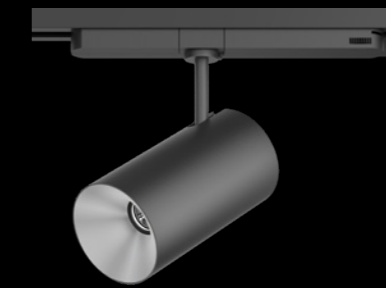

BLACK/BLACK CHROME