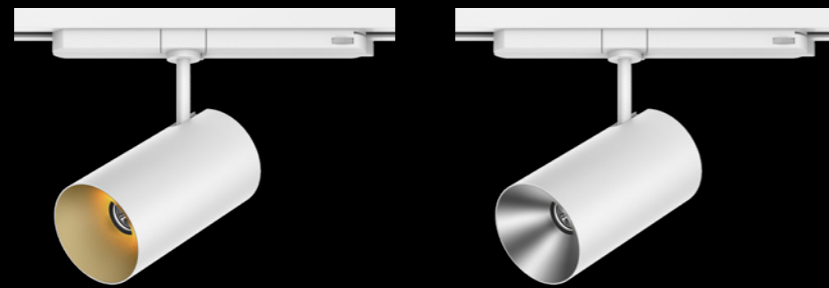

5 years warranty

• DEA JUNO

The 3-phase track luminaire Dea Juno is a real eye-catcher thanks to its small measurements, deep recessed light source and beautiful colour options. Use the Dea Juno in combination with Casambi to create a smart and balanced lighting solution. Particularly suitable for use in boutiques, hospitality and even in homes.

View full specs on karizmauce.com

WHITE/GOLD

WHITE/SILVER HIGH GLOSS

WHITE/WHITE

WHITE/BLACK HIGH GLOSS

WHITE/BLACK MATT

WHITE/CHROME

Dea Juno S